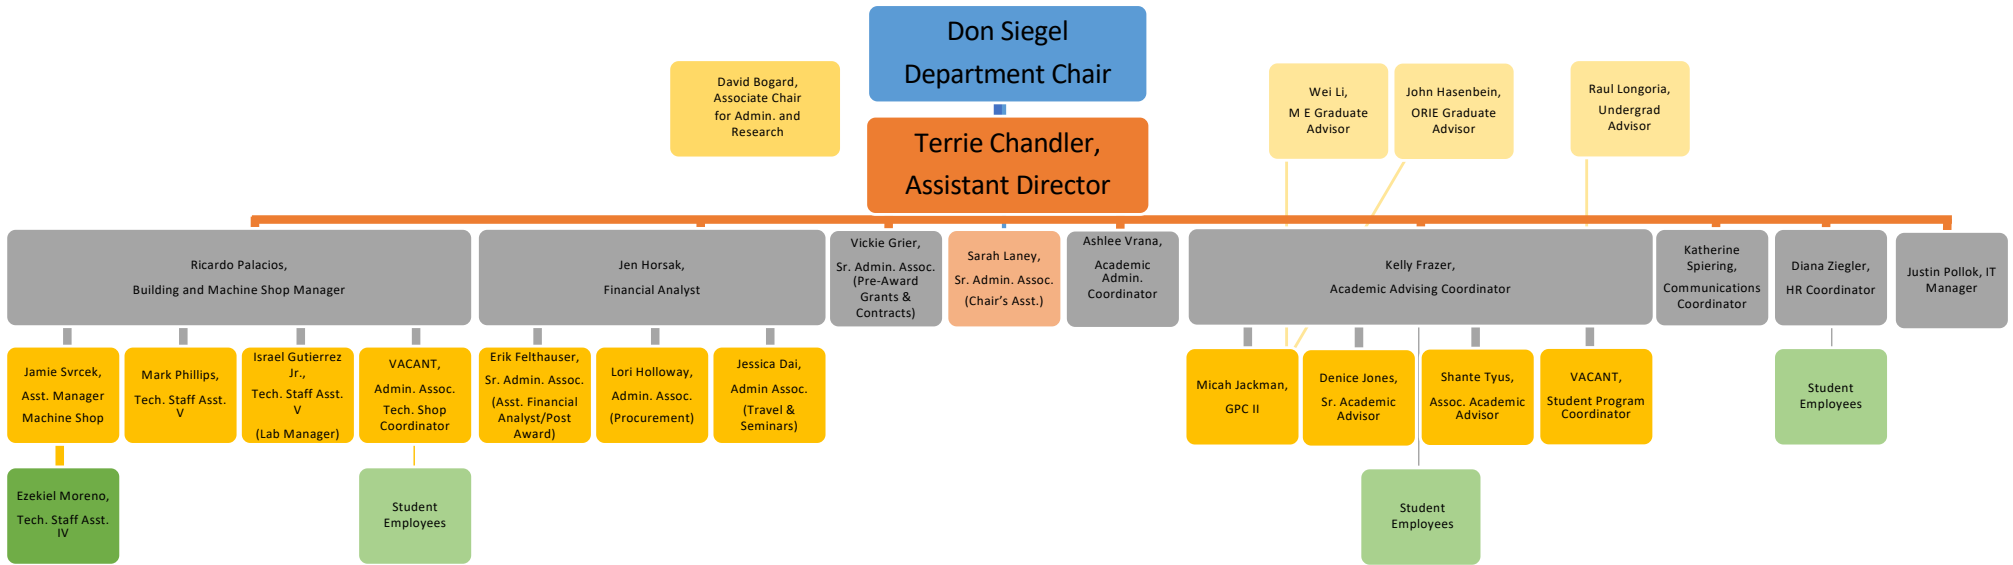

# 2021-22 ME Staff Org Chart

CSE Support Staff

Sarah Welbes,  
Assoc. Director of  
Development