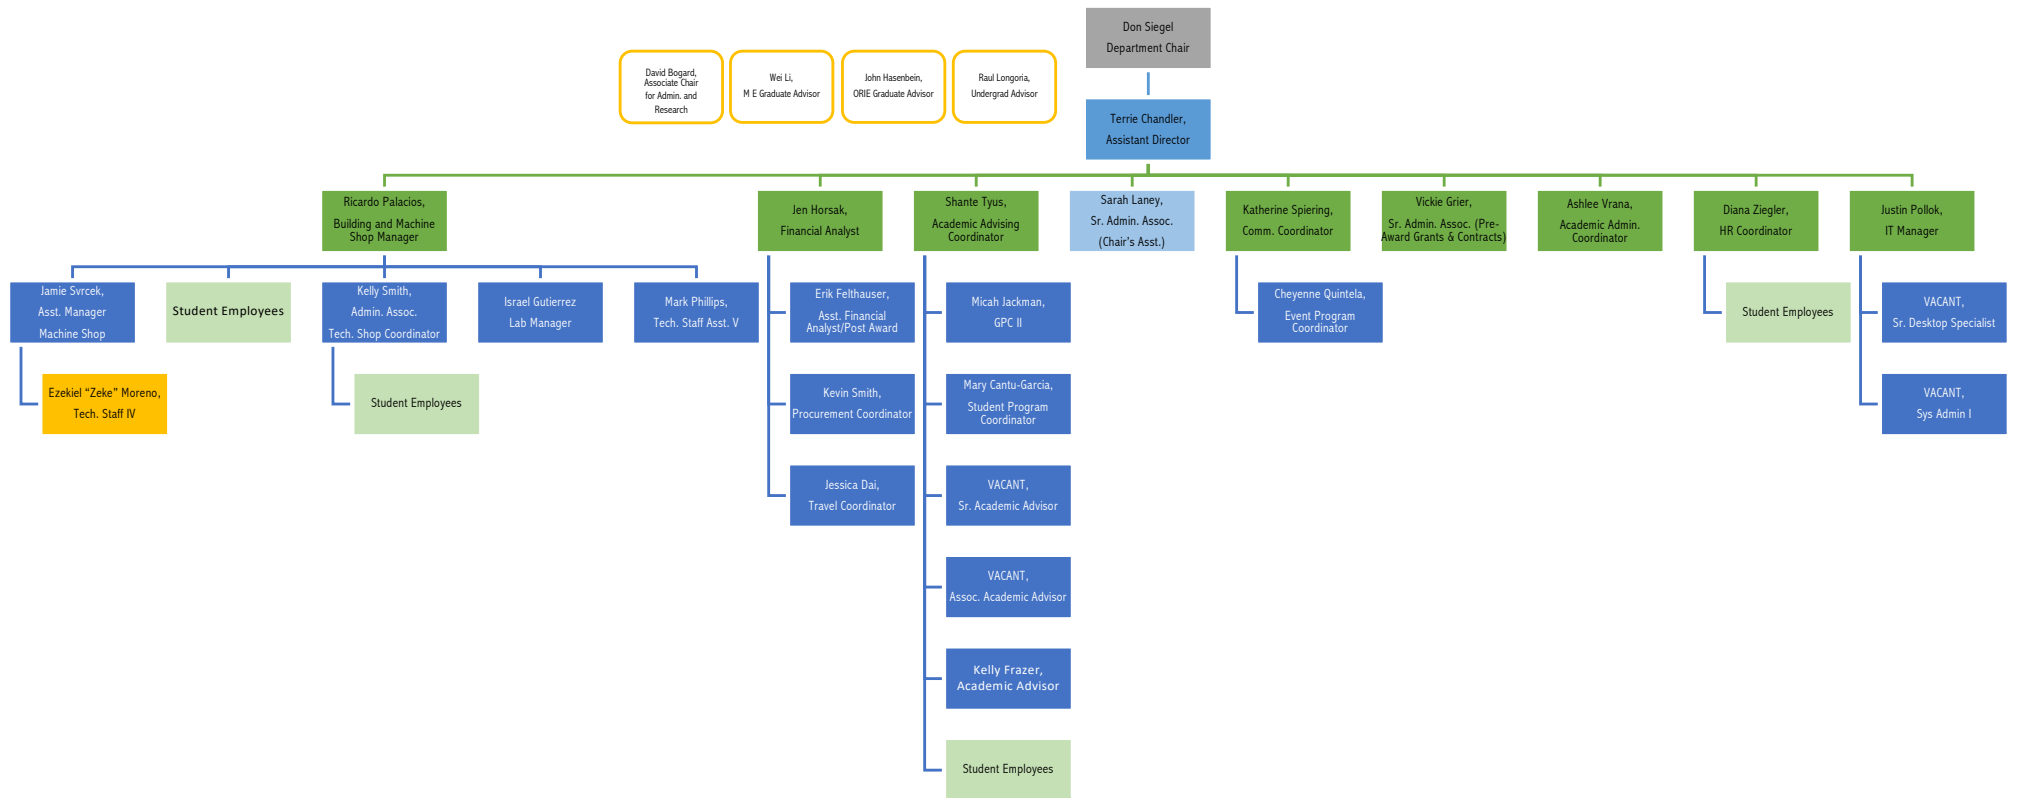

The University of Texas at Austin  
 Walker Department  
 of Mechanical Engineering  
 Cockrell School of Engineering

# ME Staff Org Chart

CSE Support Staff  
 Sarah Welbes,  
 Assoc. Director of Development